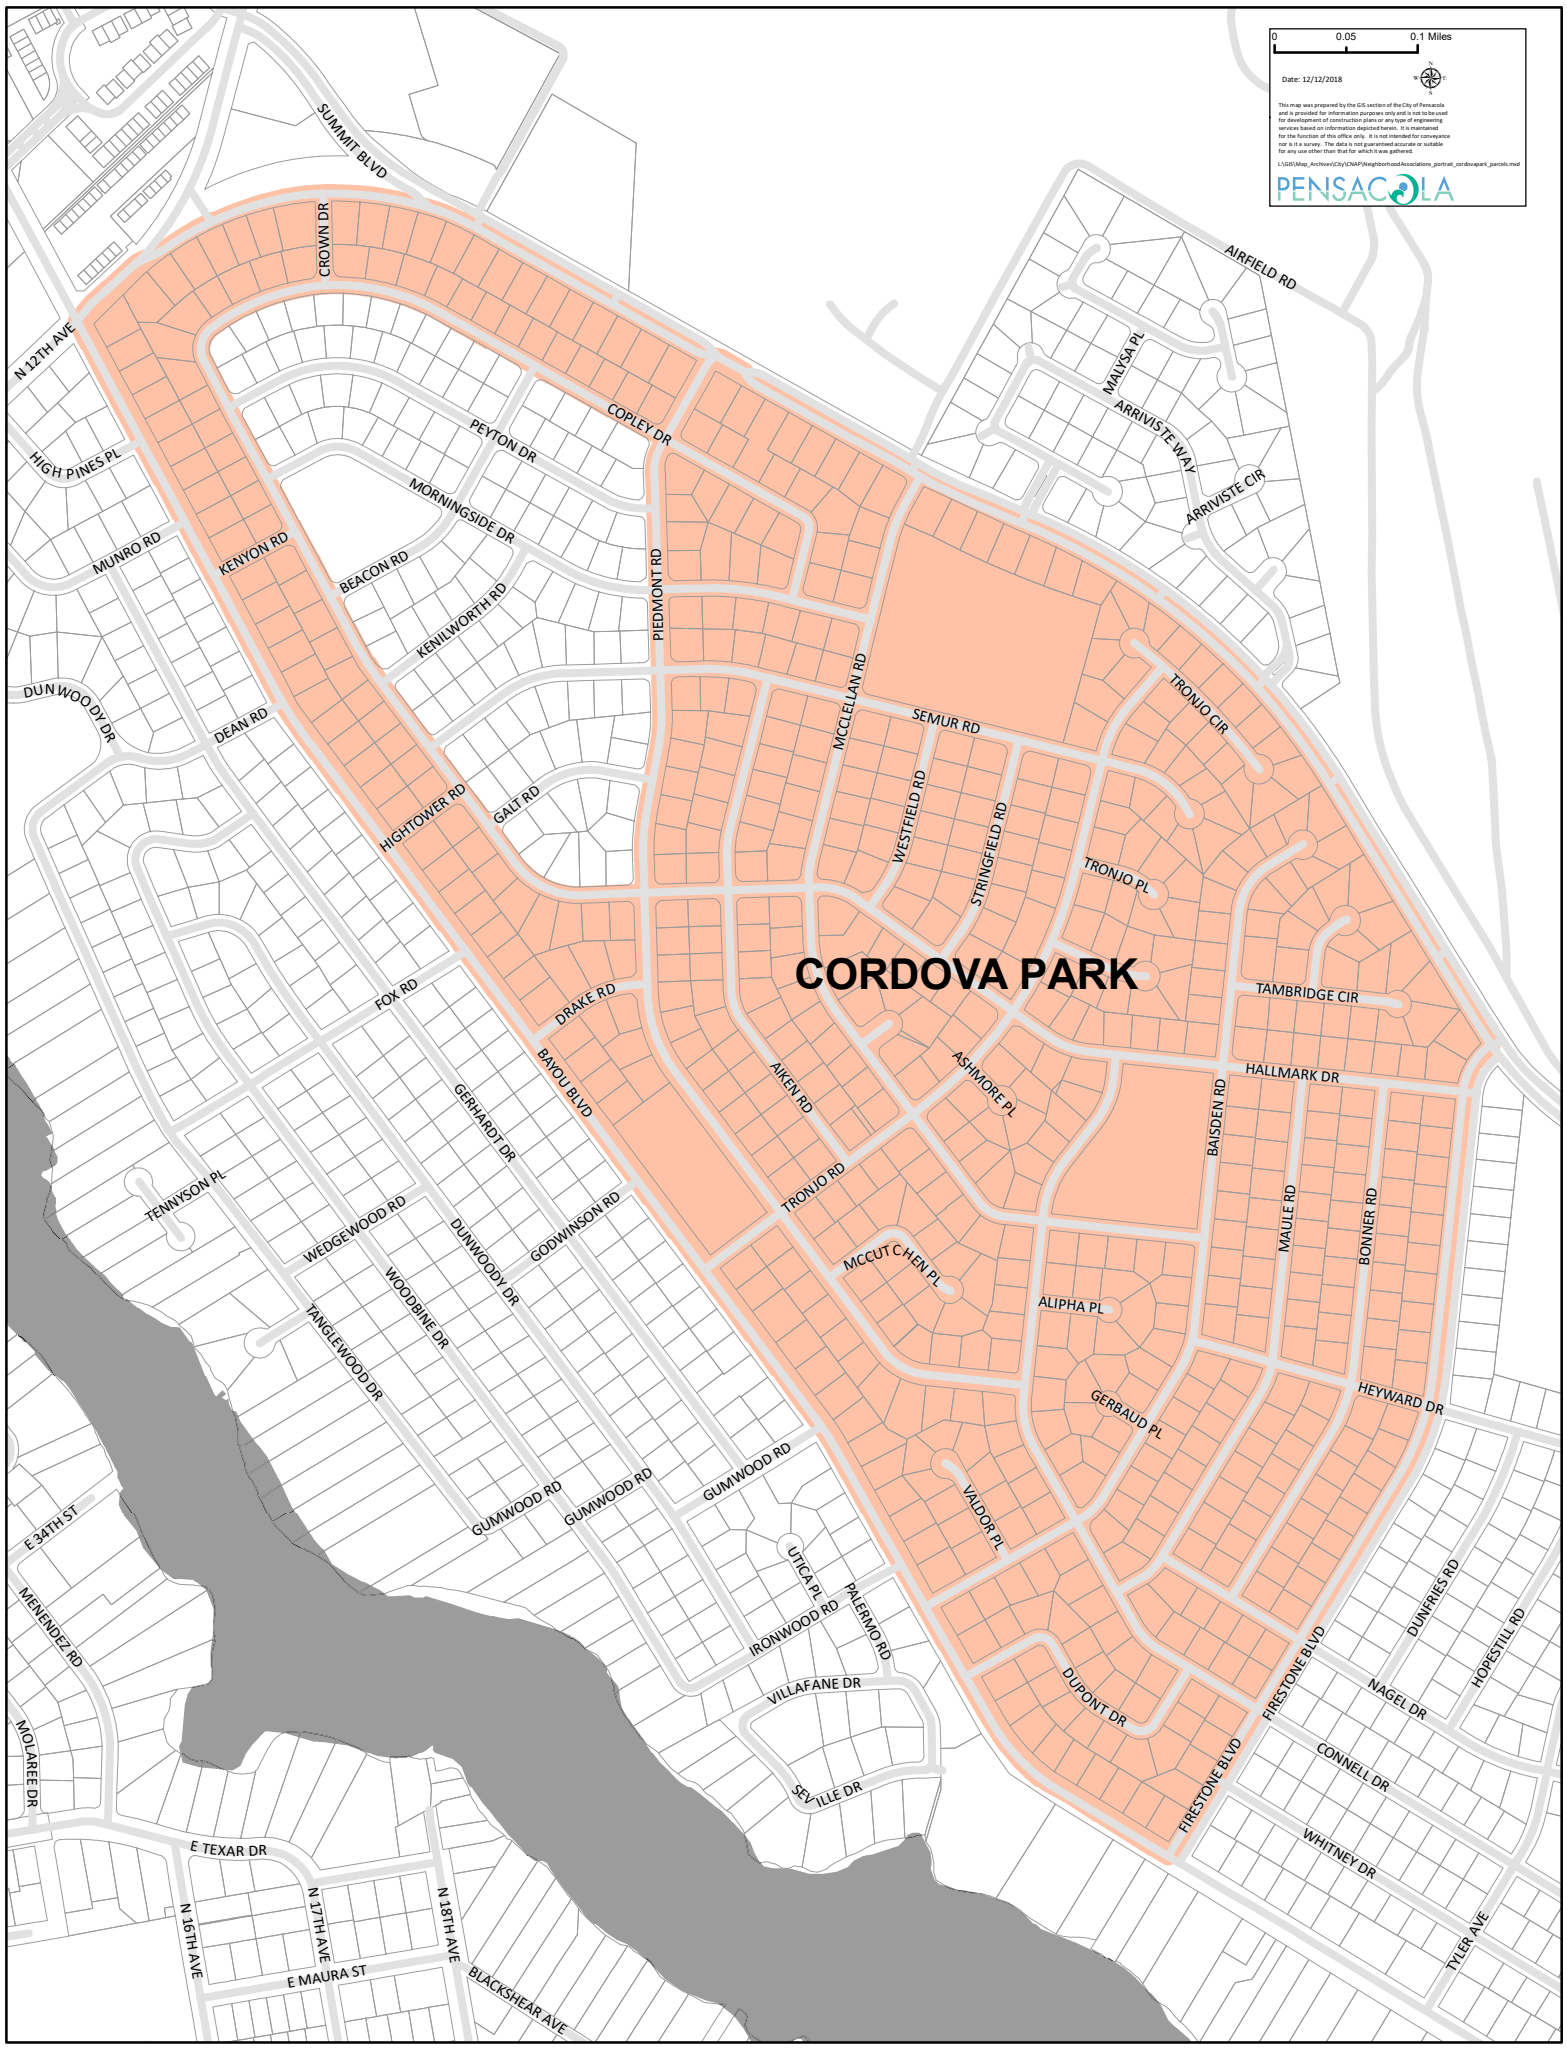

CORDOVA PARK